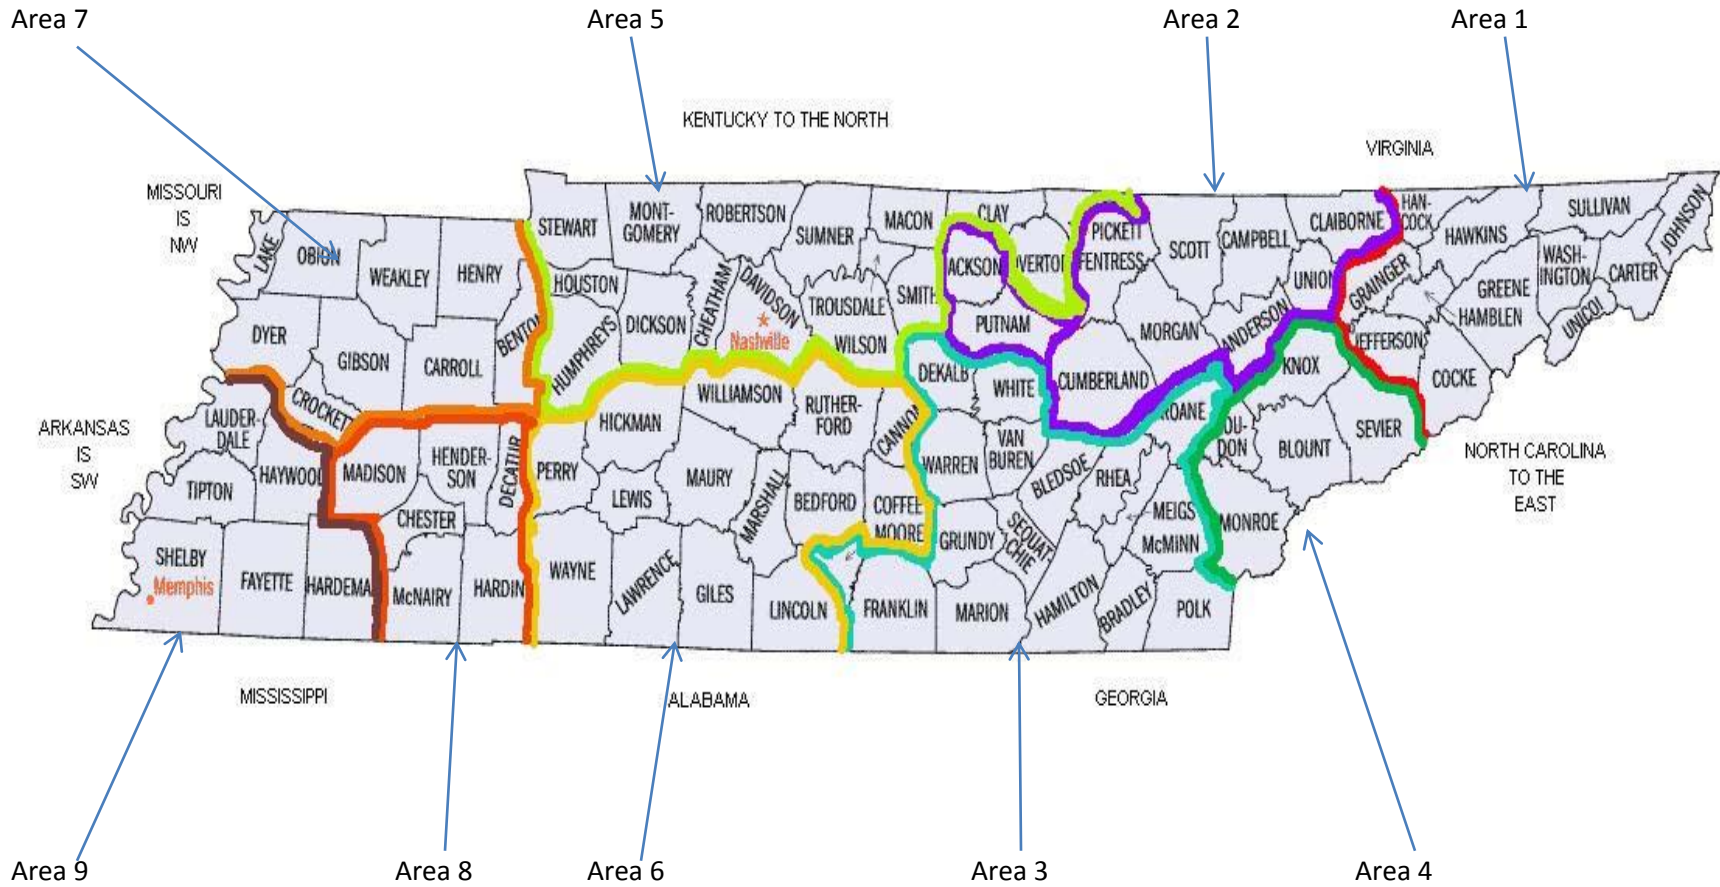

# Area Directors Map

Information about each area can be found on the Area Director's Page found at <http://www.xistate.org/areadirectors.html>